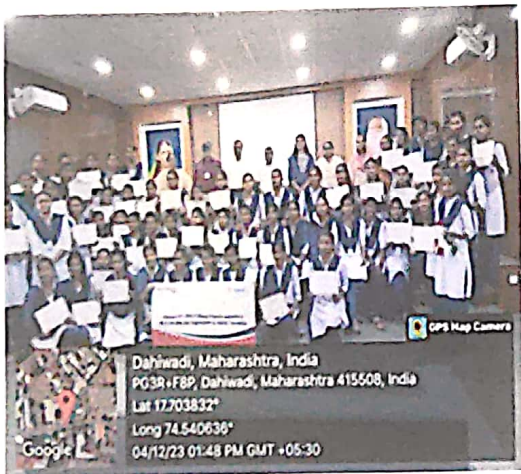

Photo Gallery

No .of beneficiaries: 260 girl students

PRINCIPAL
DAHIWADI COLLEGE, DAHIWADI
TAL. MAN, DIST. SATARA