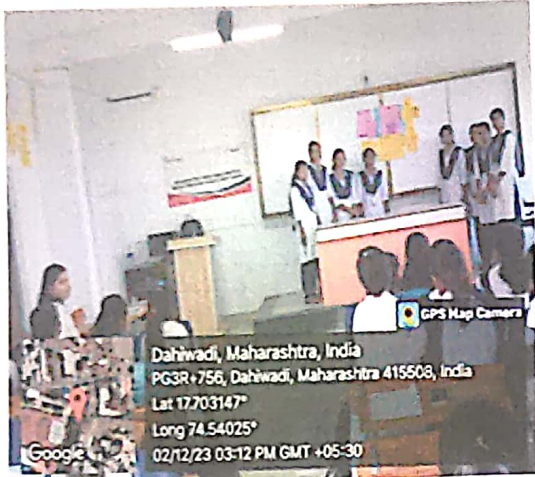

Photo Gallery

No .of beneficiaries: 260 girl students

PRINCIPAL
DAHIWADI COLLEGE, DAHIWADI
TAL. MAN, DIST. SATARA